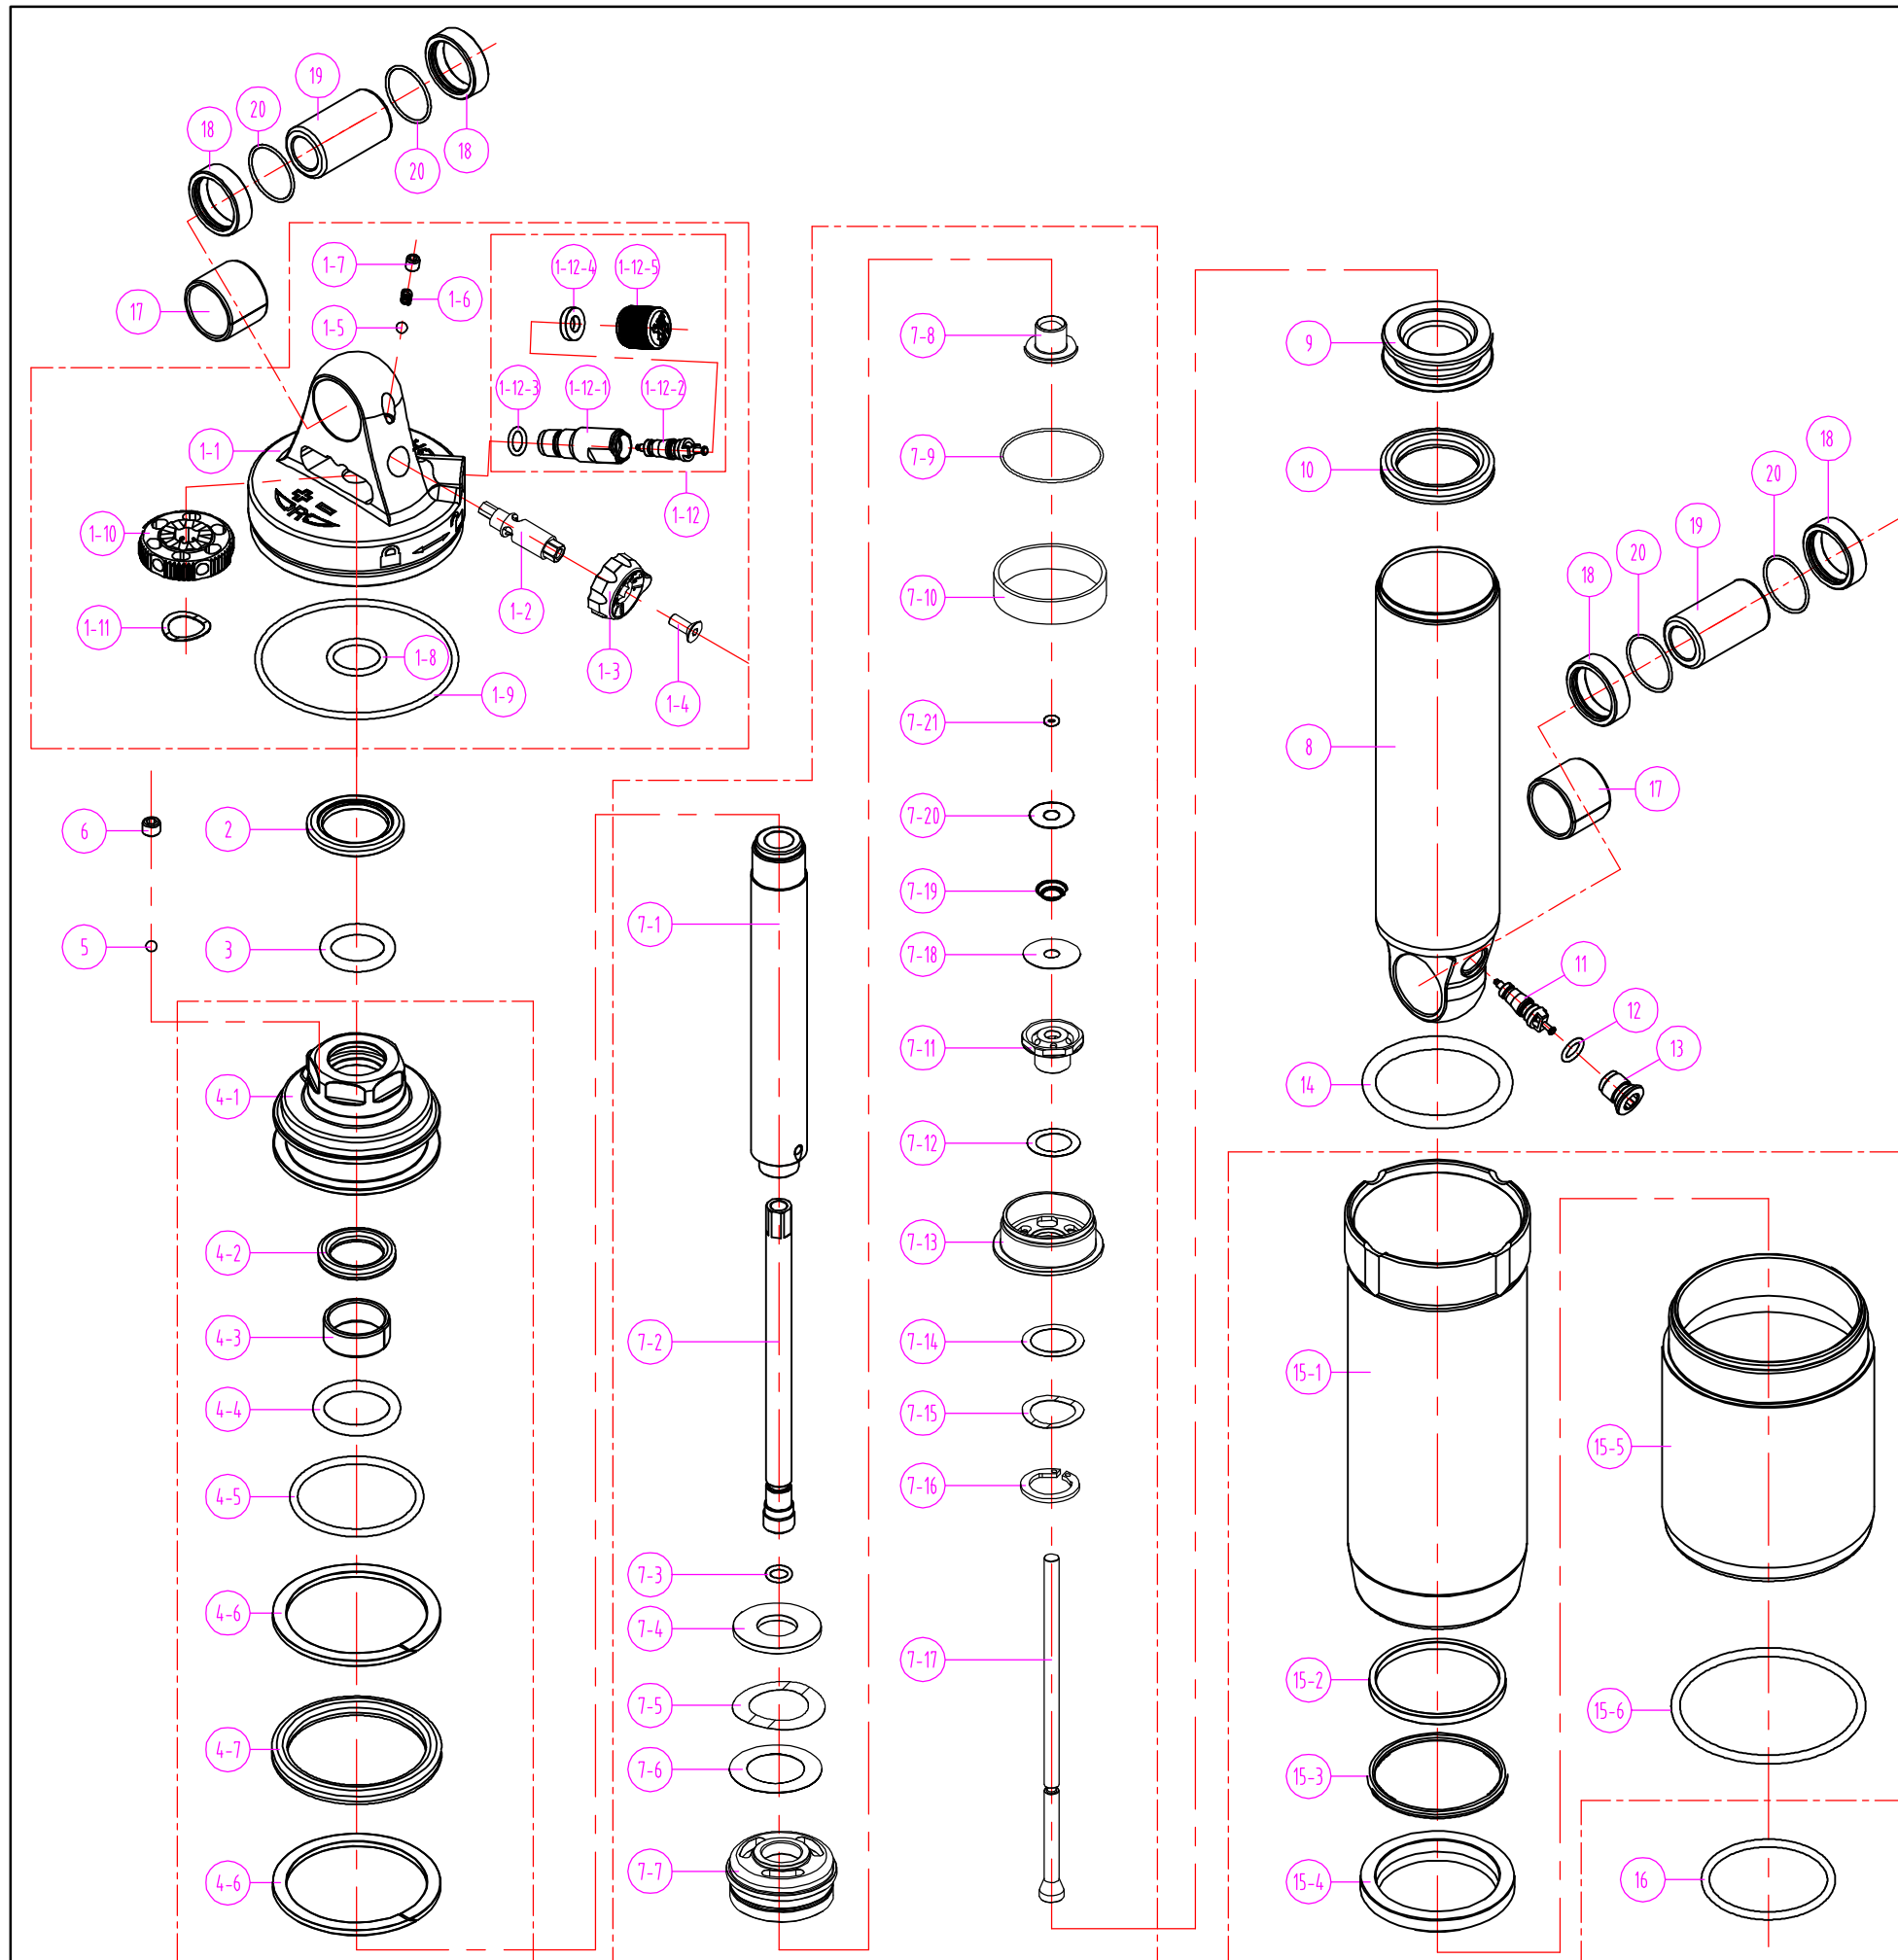

SR SUNTOUR

RS16-DUAIR RC

200-51

Date	2015.06.18	Version	1
Amended			

20	O RING	RAA081	4	4	4	4
19	AL BUSHING	REE089	1	1	1	1
		REE089	1	1	1	1
		REE088	1	1	1	1
		REE088	1	1	1	1
18	AL BUSHING	RAA080	2	2	2	2
		RAA080	2	2	2	2
17	DU	REE074	2	2	2	2
16	O RING	RAA100	1	1	1	1
15	GAS CYLINDER ASSEMBLY	RBA216-30XL				1
		RBA216-30L			1	
		RBA216-30M		1		
		RBA216-30S	1			
14	O RING	FAA352	1	1	1	1
13	AIR CAP	RAA102	1	1	1	1
12	O RING	FAA140	1	1	1	1
11	AIR VALVE	FAA170	1	1	1	1
10	X RING	RAA046	1	1	1	1
9	FLOATING PISTON	REE066	1	1	1	1
8	MAIN BODY	RLB069-2	1	1	1	1
7	MAIN SPINDLE ASSEMBLY	RBA202-30	1	1	1	1
6	SCREW	PSB103	1	1	1	1
5	STEEL BALL	DSO001	1	1	1	1
4	SUPPORT SET ASSEMBLY	RBA201	1	1	1	1
3	O RING	RAA052	1	1	1	1
2	WASHER	RSW073	1	1	1	1
1	TOP ASSEMBLY	RBA200-20	1	1	1	1
NO.	DESCRIPTION	SR CODE	S	M	L	XL